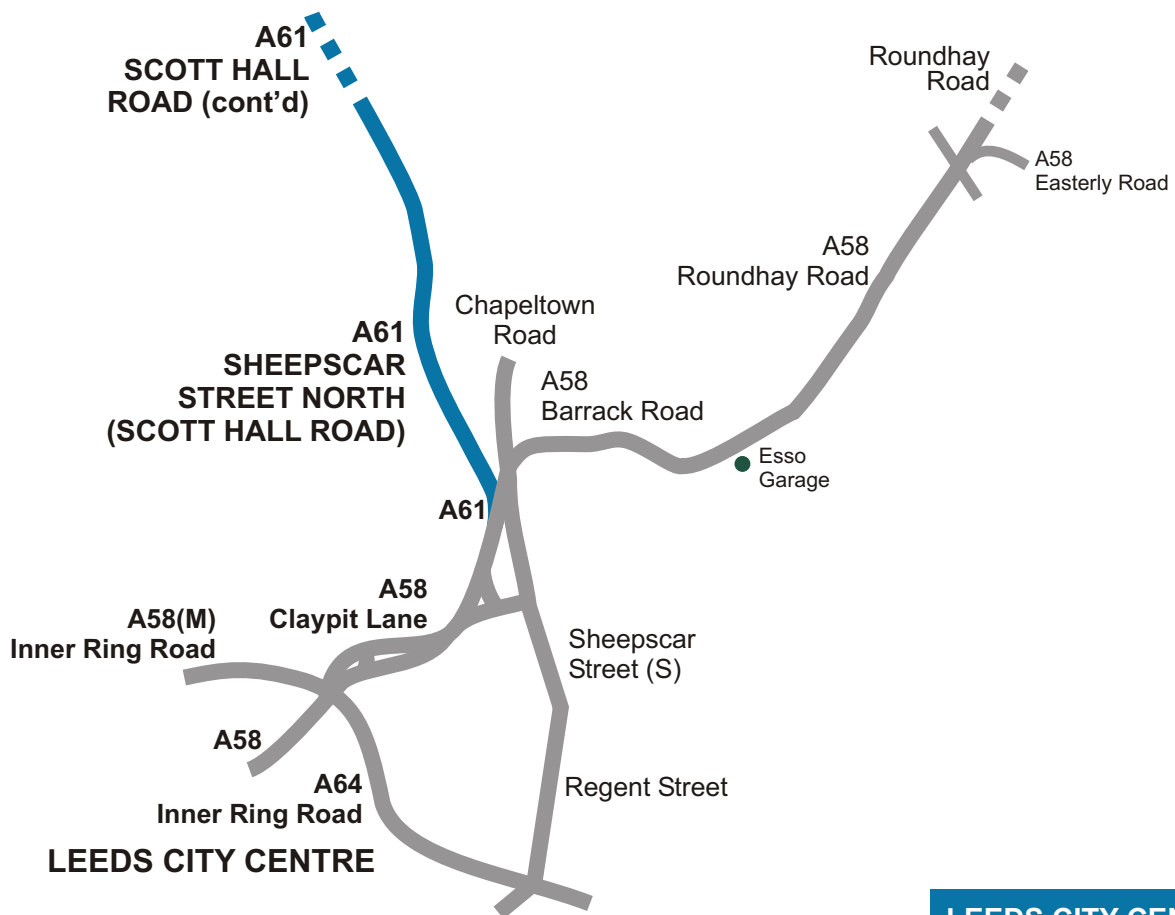

ROUNDHAY

LEEDS CITY CENTRE

By car RING ROAD follow the signs for Moortown. Continue over the next roundabout along Harrogate Road to Moortown Corner. At the second traffic signals, turn left on to Street Lane.

By car LEEDS CITY CENTRE follow the signs for A61 (Scott Hall Road). After crossing over the third roundabout turn right at the traffic lights onto Street Lane

By bus From Leeds City Centre please use services 2 and 12